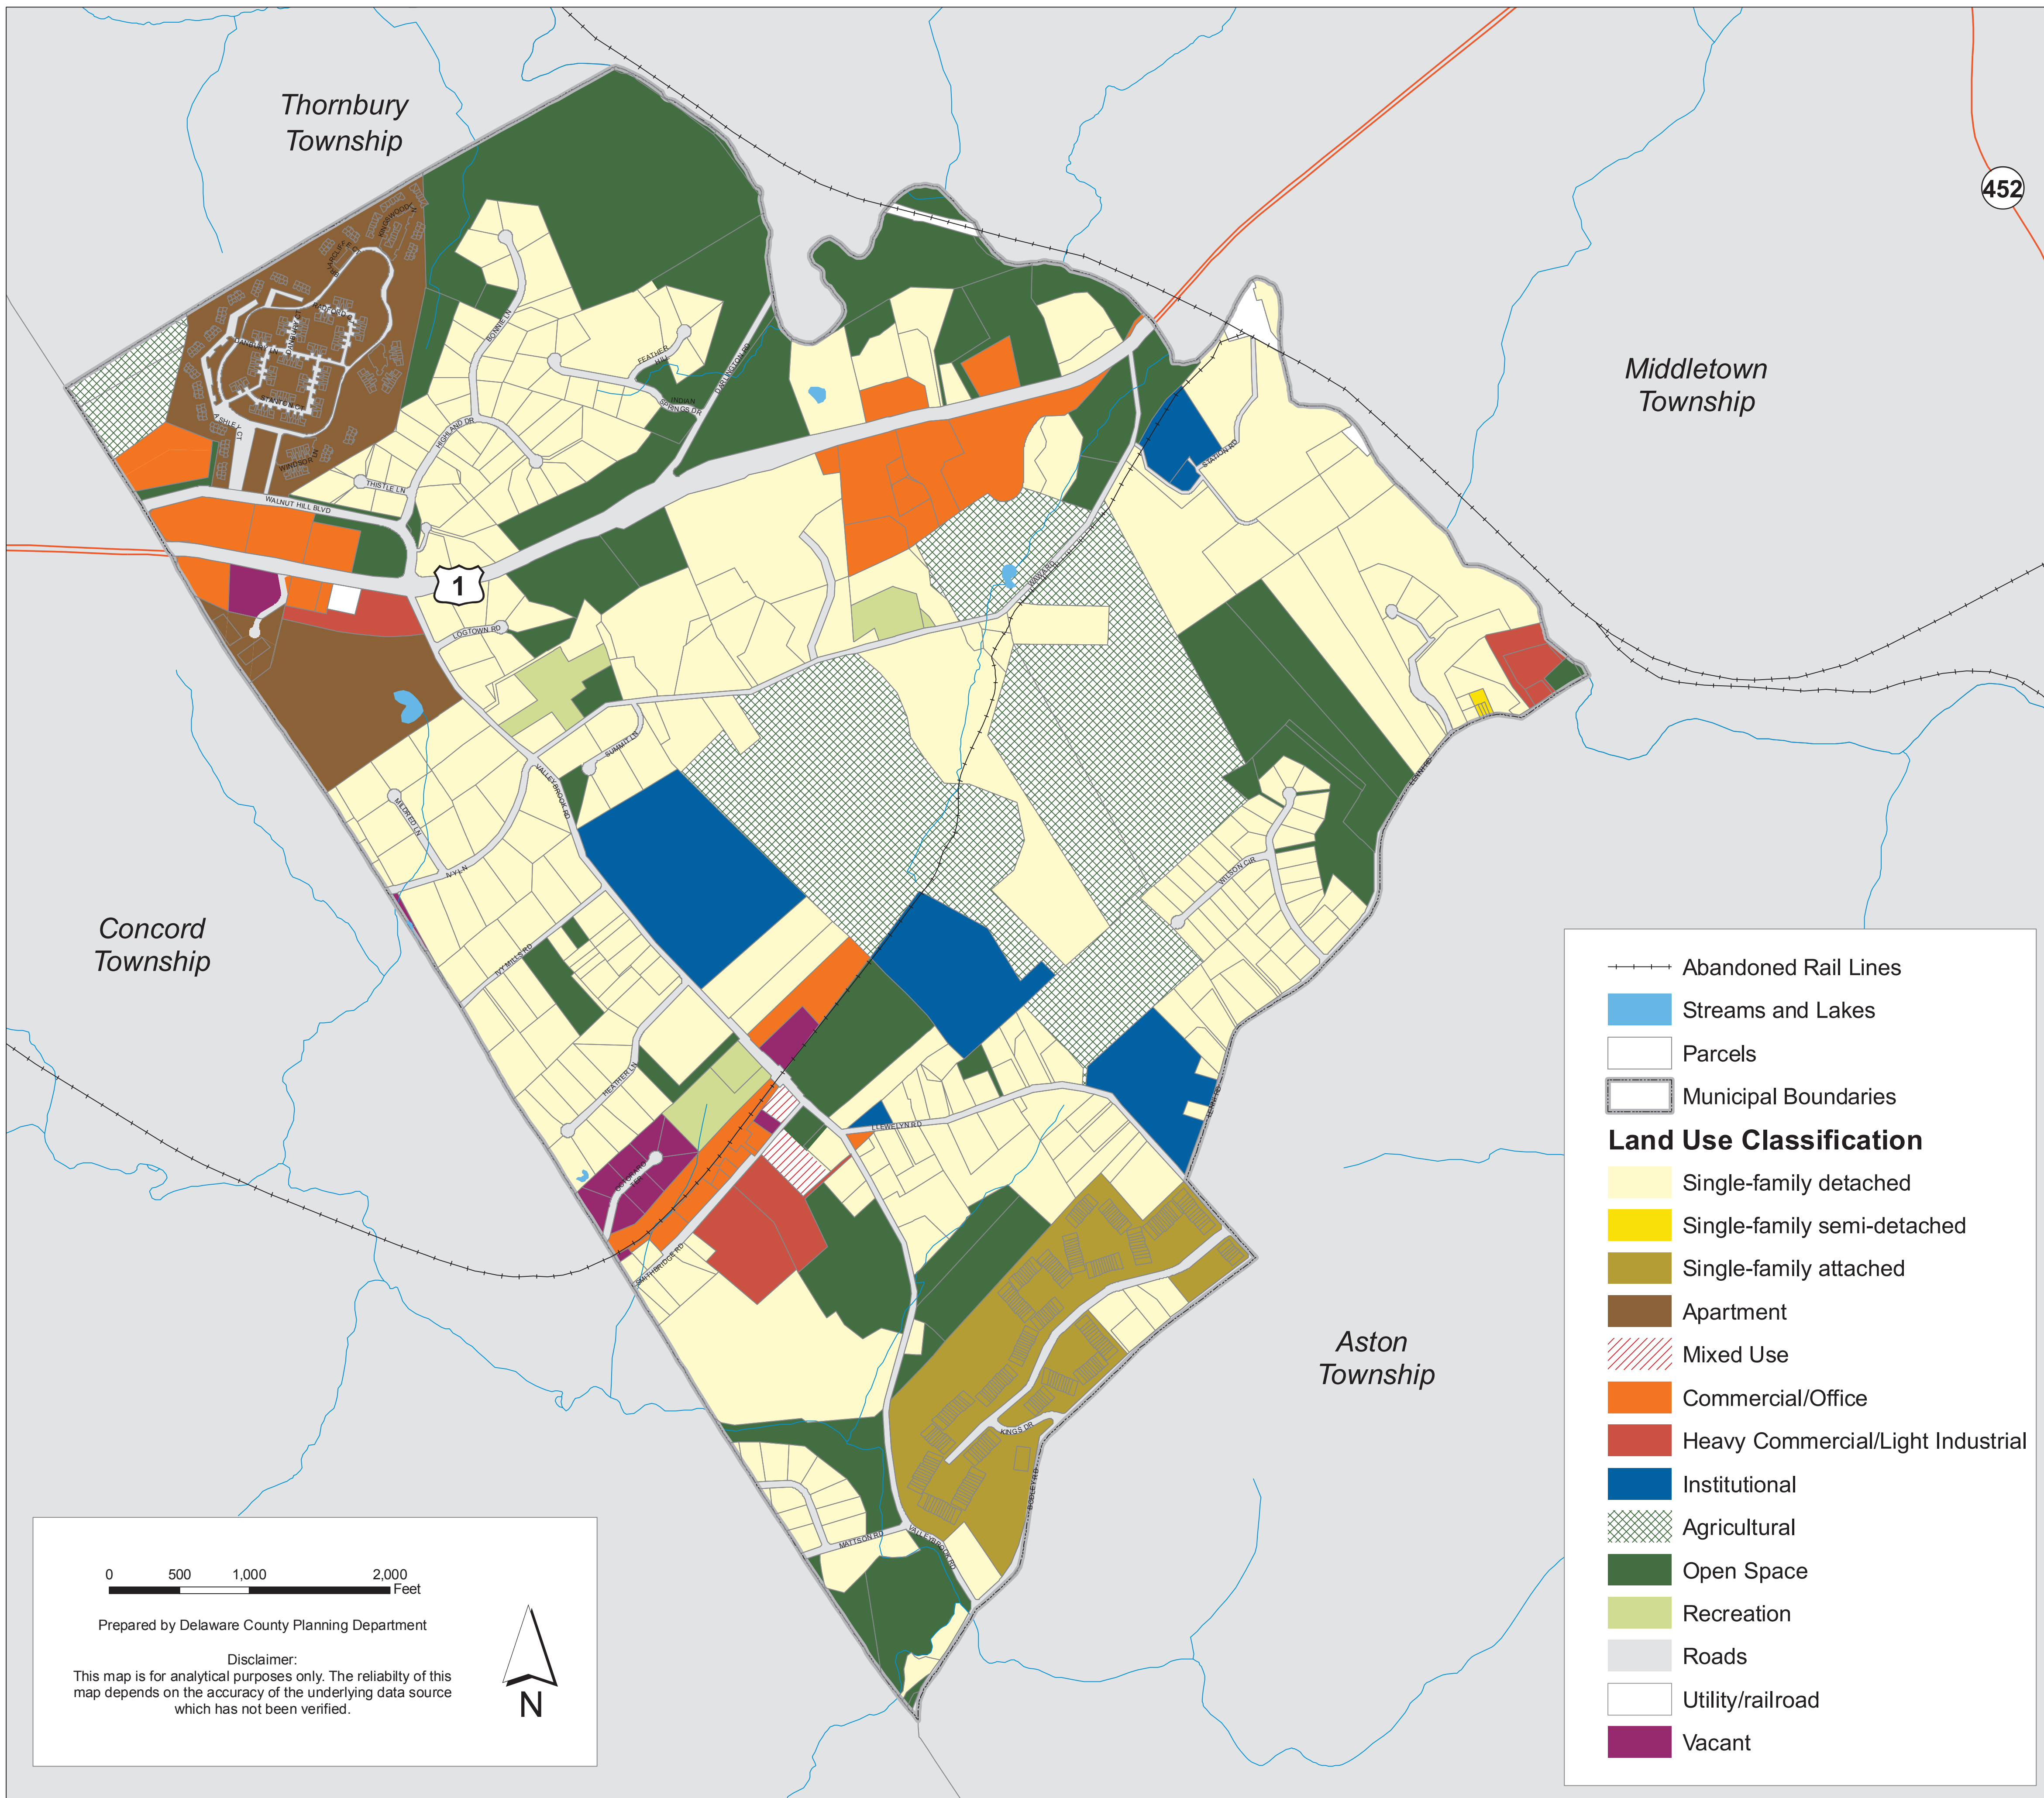

Chester Heights Borough Municipal Comprehensive Plan - Existing Land Use

0 500 1,000 2,000 Feet

Prepared by Delaware County Planning Department

Disclaimer:
This map is for analytical purposes only. The reliability of this map depends on the accuracy of the underlying data source which has not been verified.